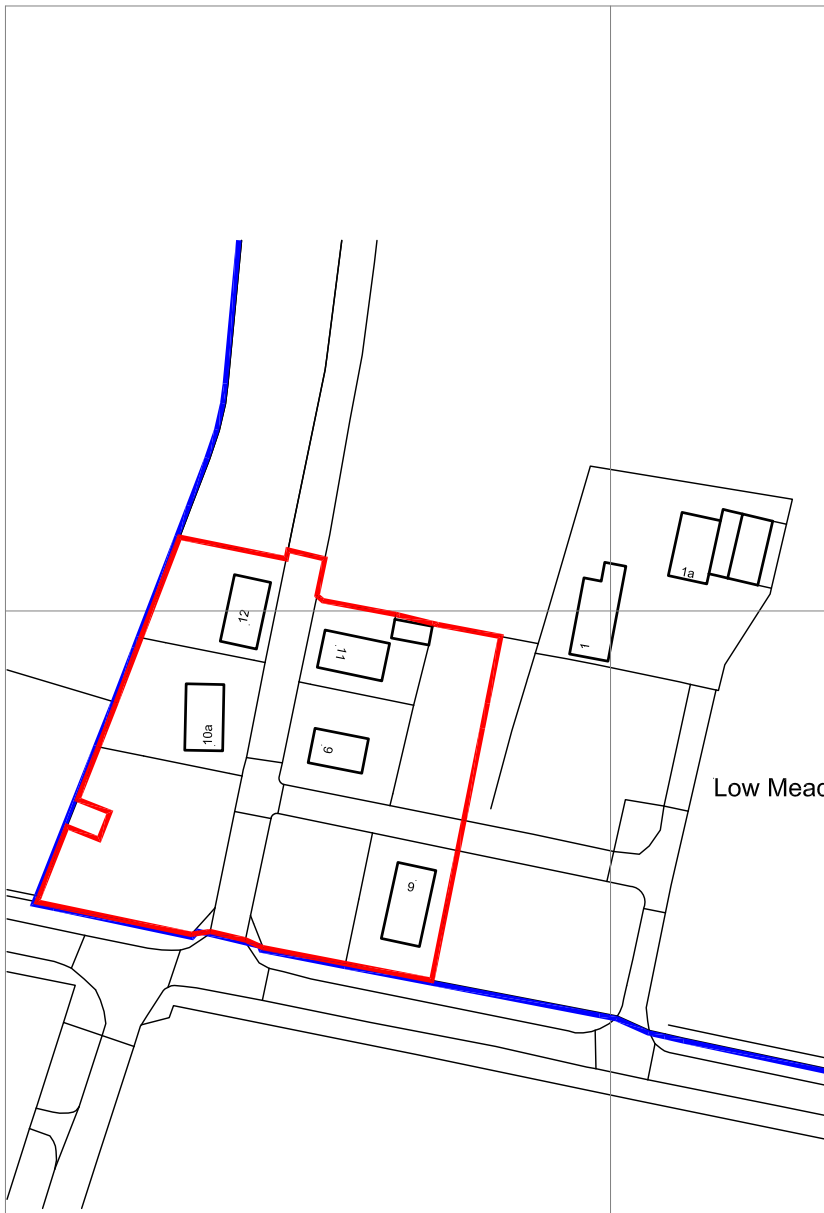

594500m

594600m

298800m

298700m

298600m

Low Meadow Caravan Park

594500m

594600m

©Crown Copyright. All rights reserved. Licence no. 100041040

ORDNANCE SURVEY DATA REPRODUCED WITH PERMISSION  
©CROWN COPYRIGHT  
LICENCE No. 100039456