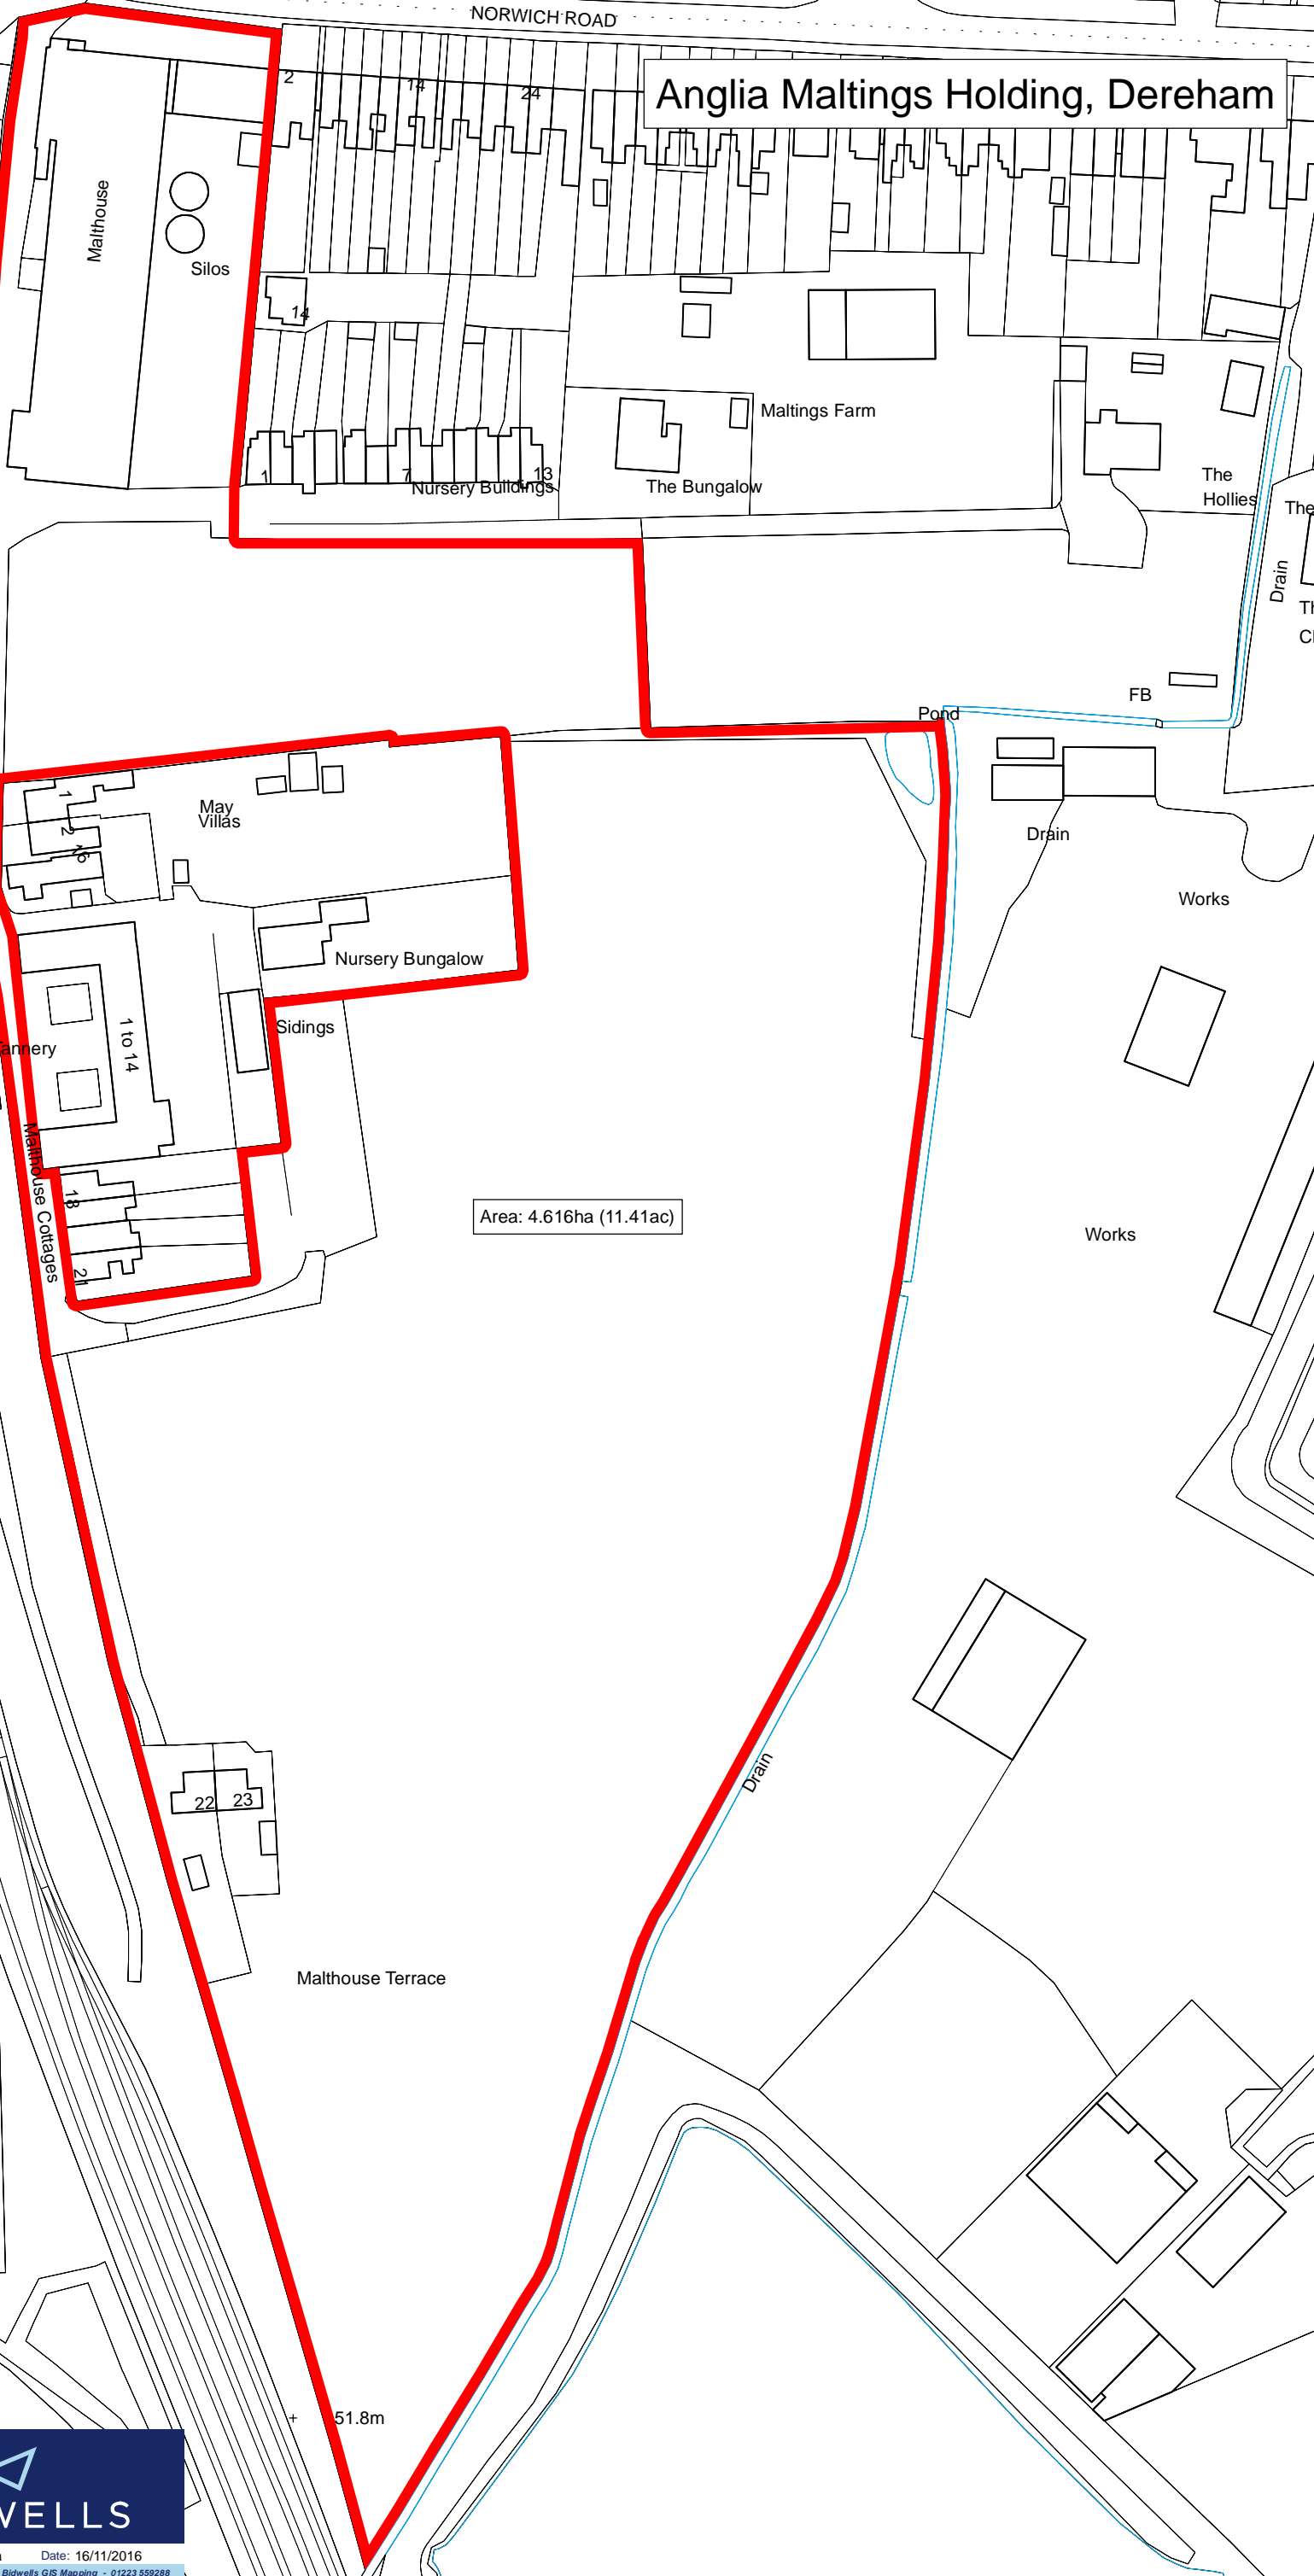

NORWICH ROAD

Anglia Maltings Holding, Dereham

Area: 4.616ha (11.41ac)

Malthouse Terrace

+ 51.8m

Trumpington Road, Cambridge, CB2 9LD
01223 841841 - bidwells.co.uk